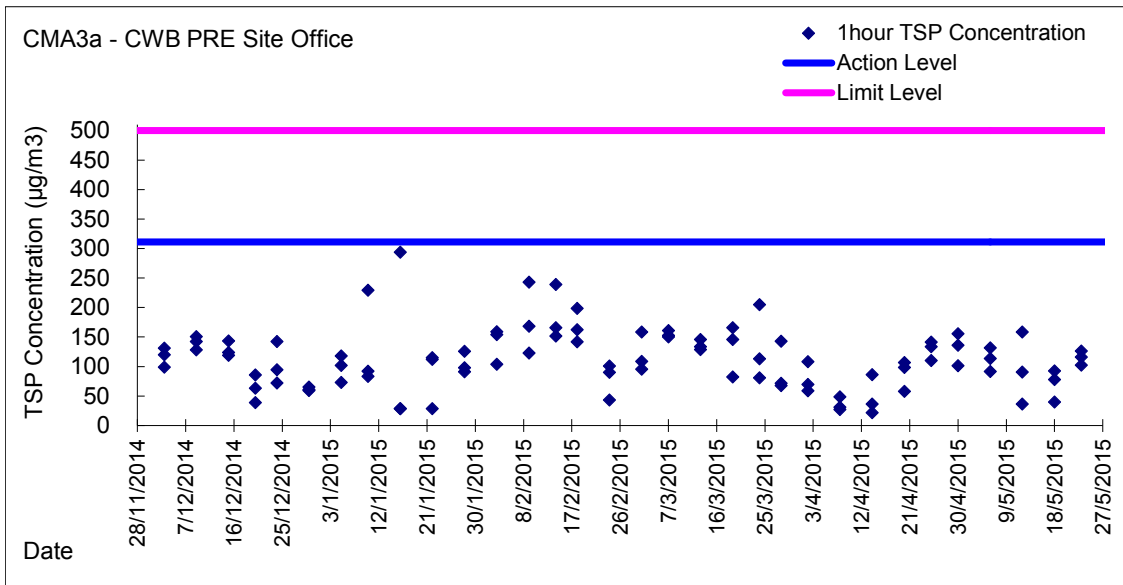

Graphic Presentation of 1 hour TSP Result

Graphic Presentation of 1 hour TSP Result

Graphic Presentation of 24 hour TSP Result

Graphic Presentation of 24 hour TSP Result