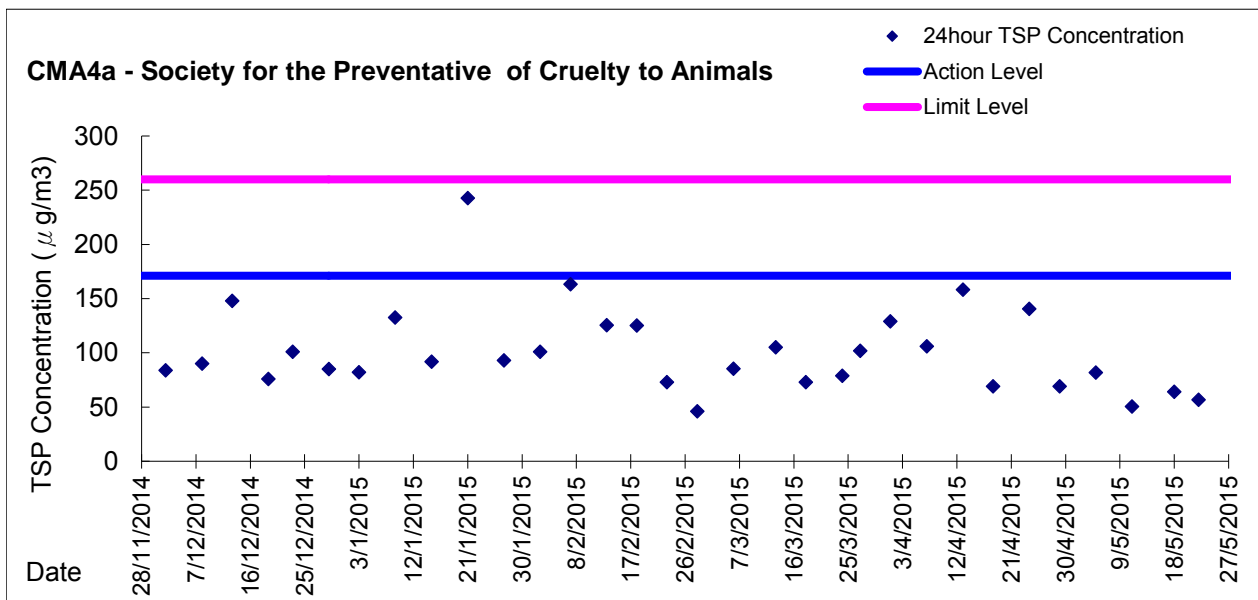

Graphic Presentation of 1 hour TSP Result

Graphic Presentation of 1 hour TSP Result

Graphic Presentation of 24 hour TSP Result

Graphic Presentation of 24 hour TSP Result