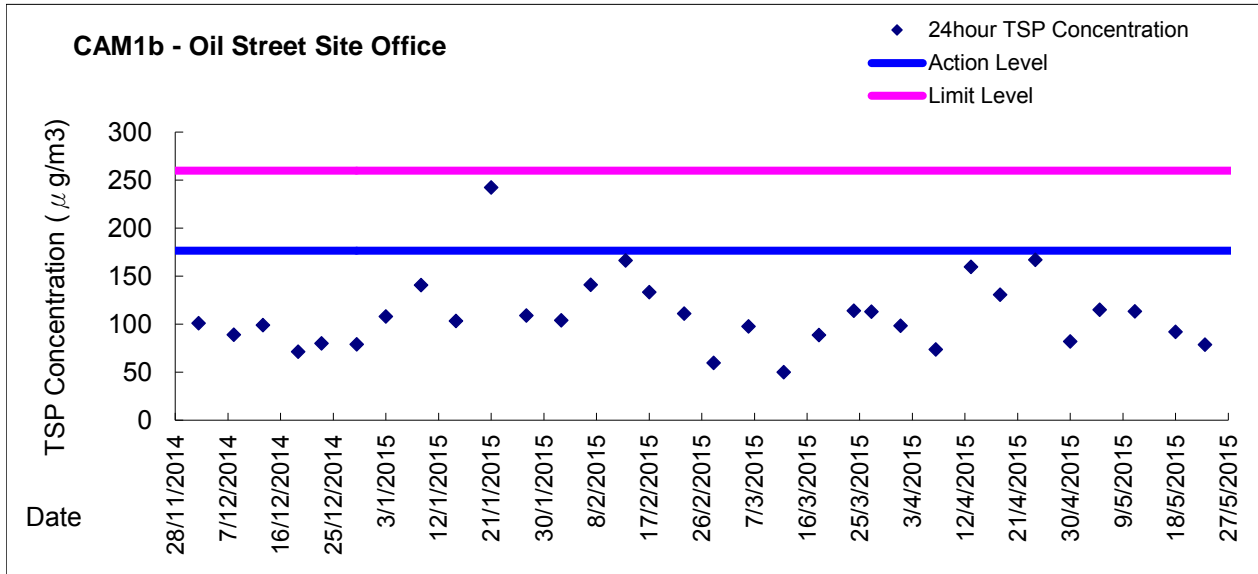

Graphic Presentation of 1 hour TSP Result

Graphic Presentation of 1 hour TSP Result

Graphic Presentation of 24 hour TSP Result

Graphic Presentation of 24 hour TSP Result