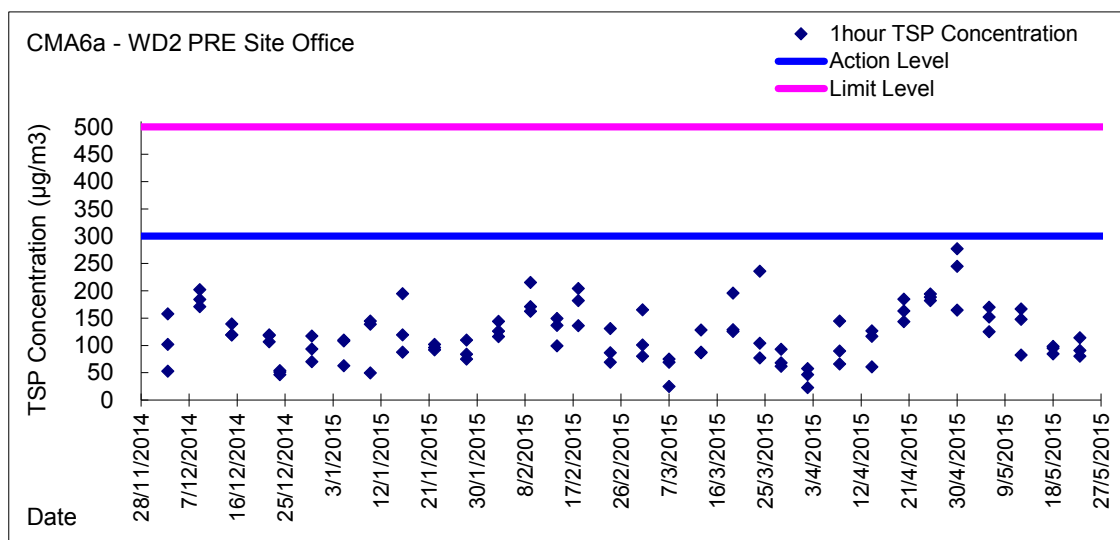

Graphic Presentation of 1 hour TSP Result

Graphic Presentation of 1 hour TSP Result

Graphic Presentation of 24 hour TSP Result

Graphic Presentation of 24 hour TSP Result