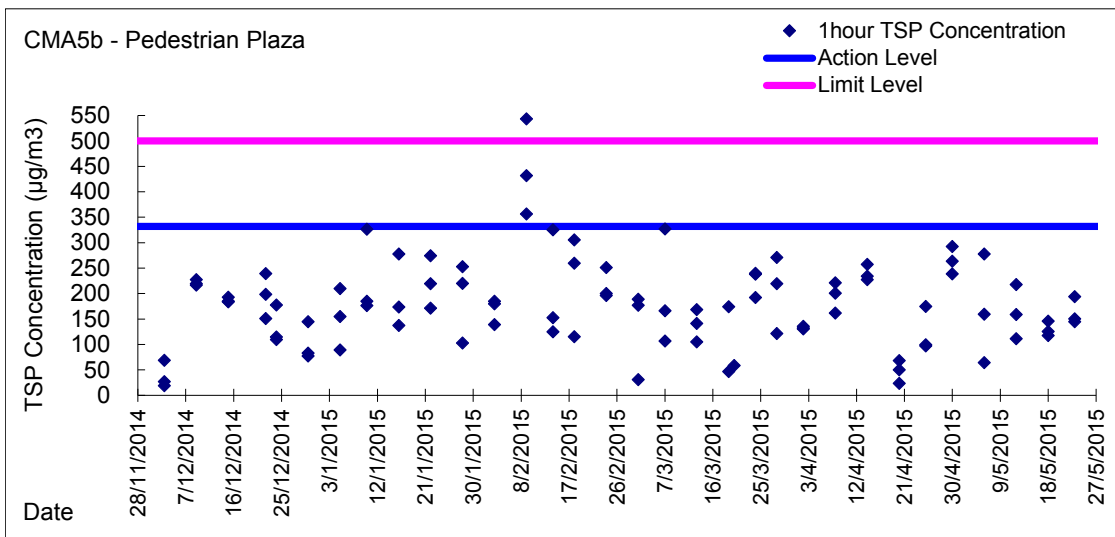

Graphic Presentation of 1 hour TSP Result

Graphic Presentation of 1 hour TSP Result

Graphic Presentation of 24 hour TSP Result

Graphic Presentation of 24 hour TSP Result