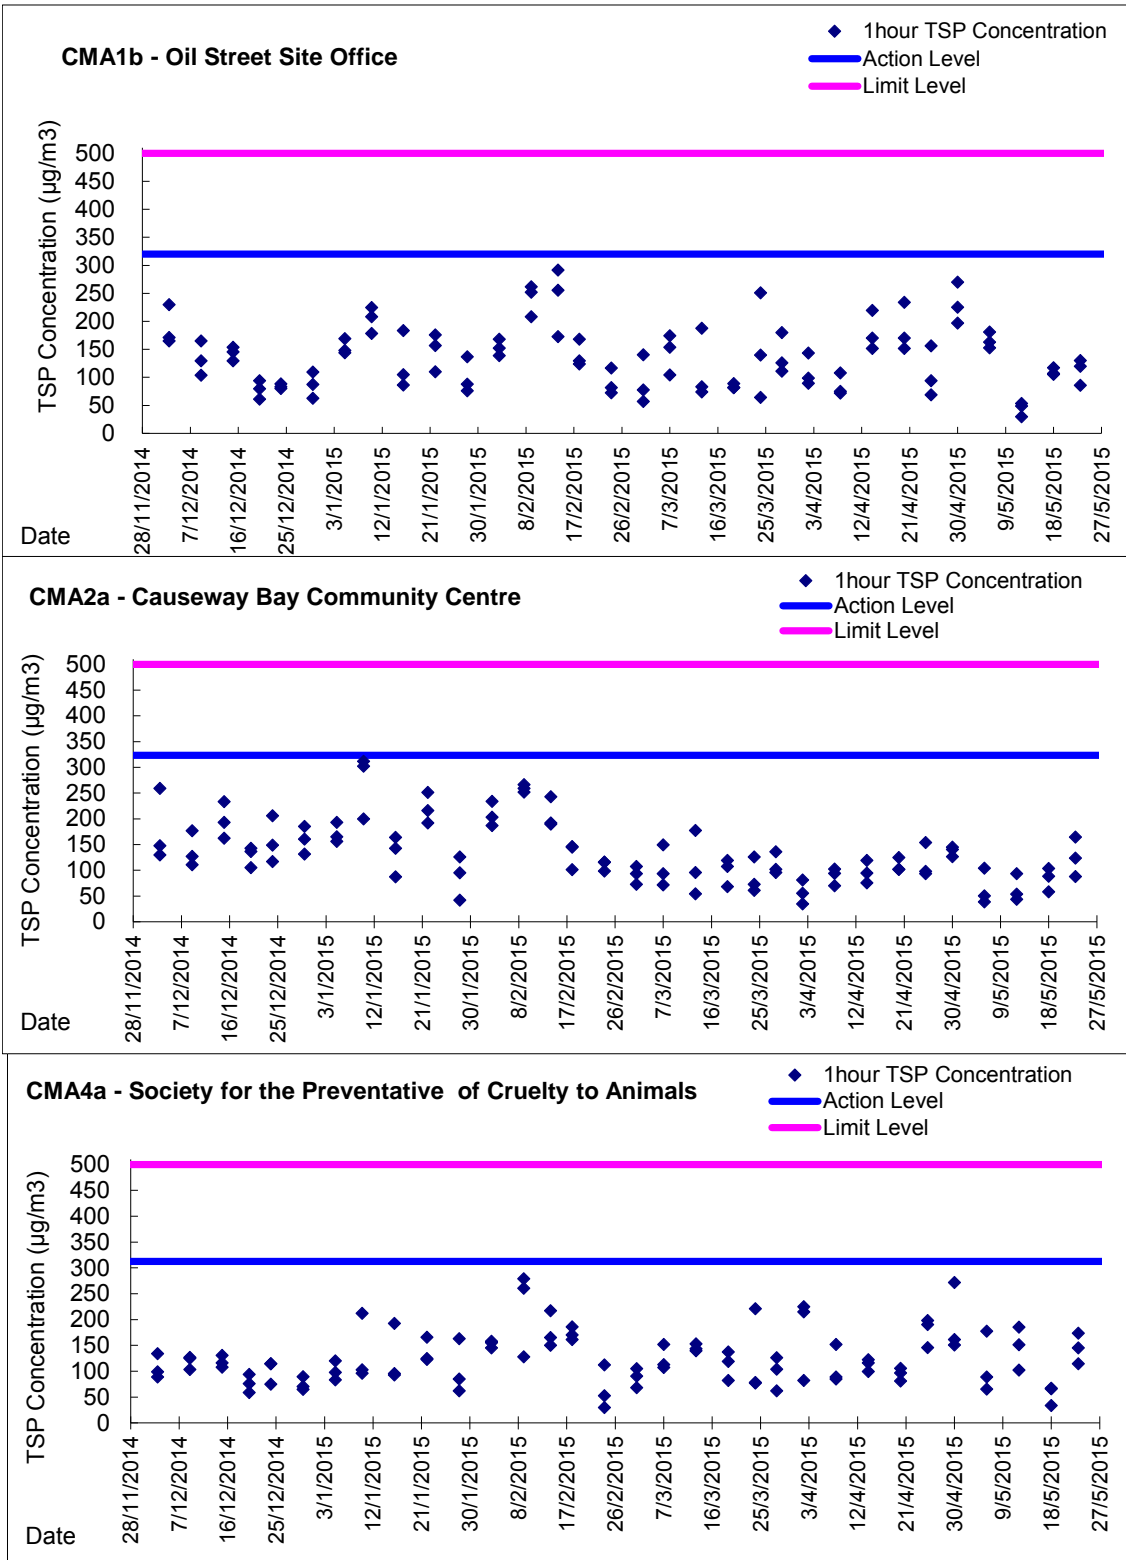

Graphic Presentation of 1 hour TSP Result

Graphic Presentation of 1 hour TSP Result

Graphic Presentation of 24 hour TSP Result

Graphic Presentation of 24 hour TSP Result