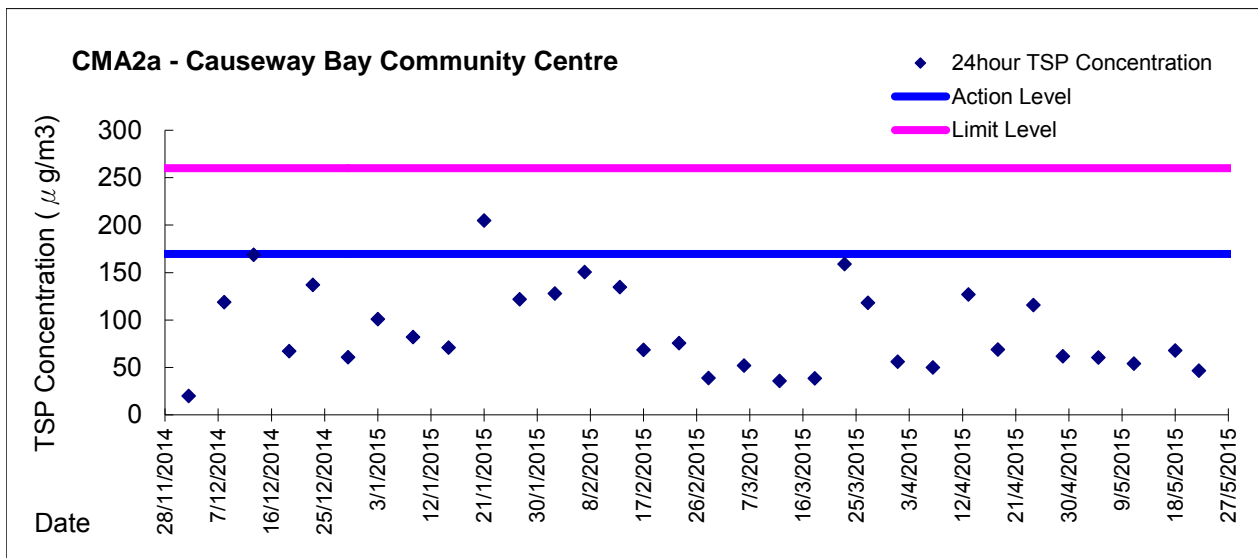

Graphic Presentation of 1 hour TSP Result

Graphic Presentation of 1 hour TSP Result

Graphic Presentation of 24 hour TSP Result

Graphic Presentation of 24 hour TSP Result